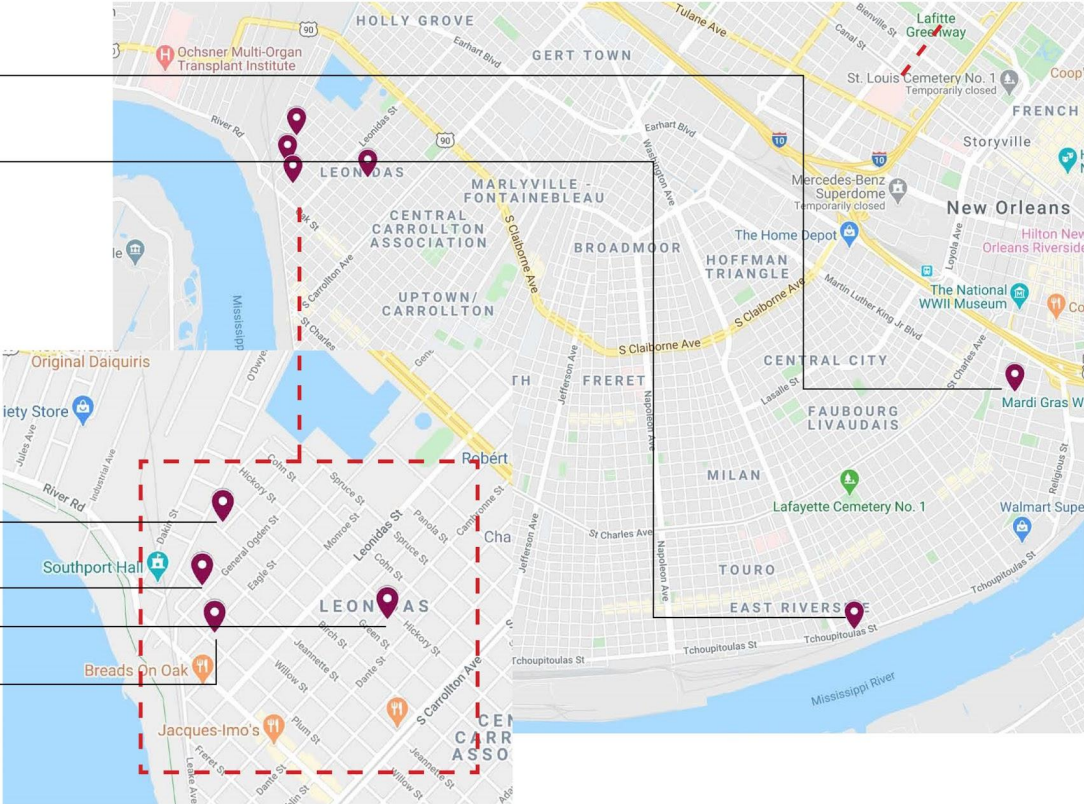

# RENTAL PROJECT LOCATION MAP

1000 Melpomene

3249 Tchoupitoulas

Riverbend Cluster

8951 Birch

1400-40 General Ogden

1711-35 Cambronne

8733 Plum

# General Ogden

**1 SITE PLAN**

SCALE: 1" = 12'-0"

NORTH

Melpomene

---

Plum