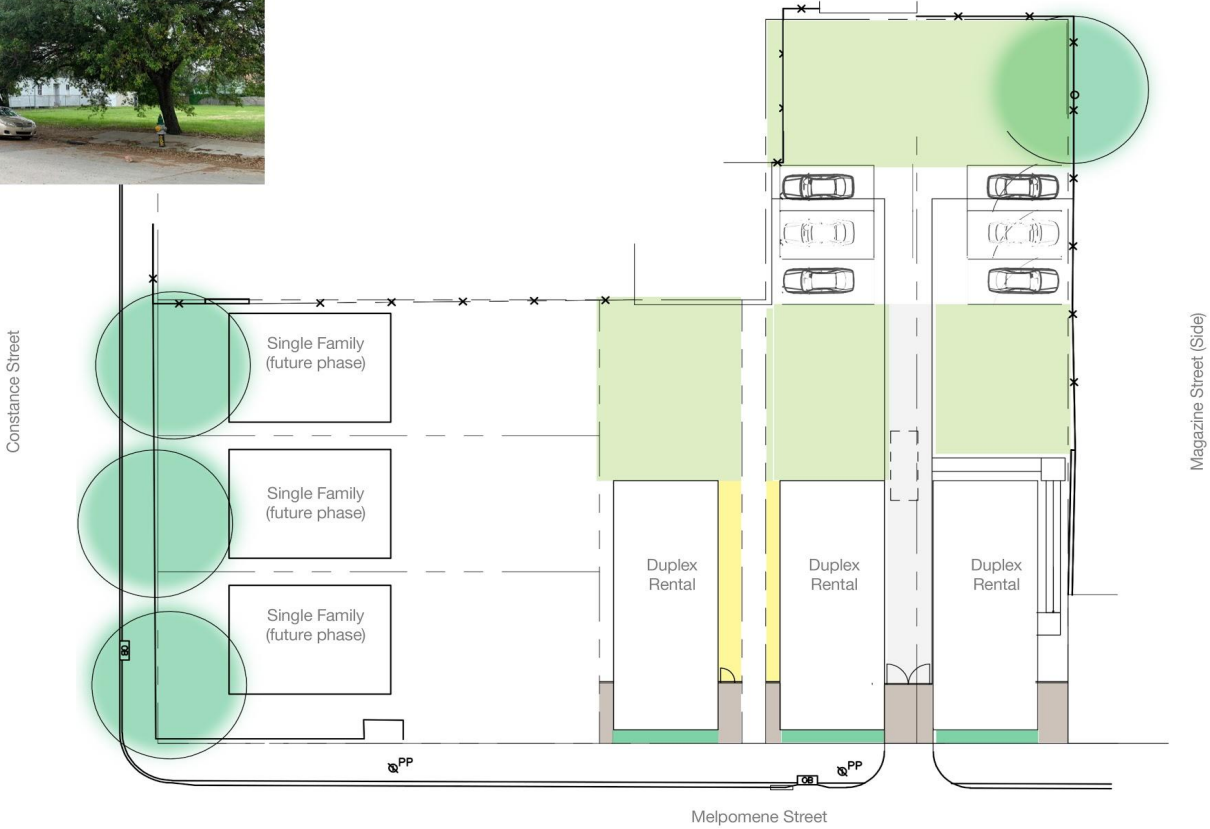

# General Ogden

**1 SITE PLAN**

SCALE: 1" = 12'-0"

NORTH

Melpomene

---

Plum

# Site | Roof Plan