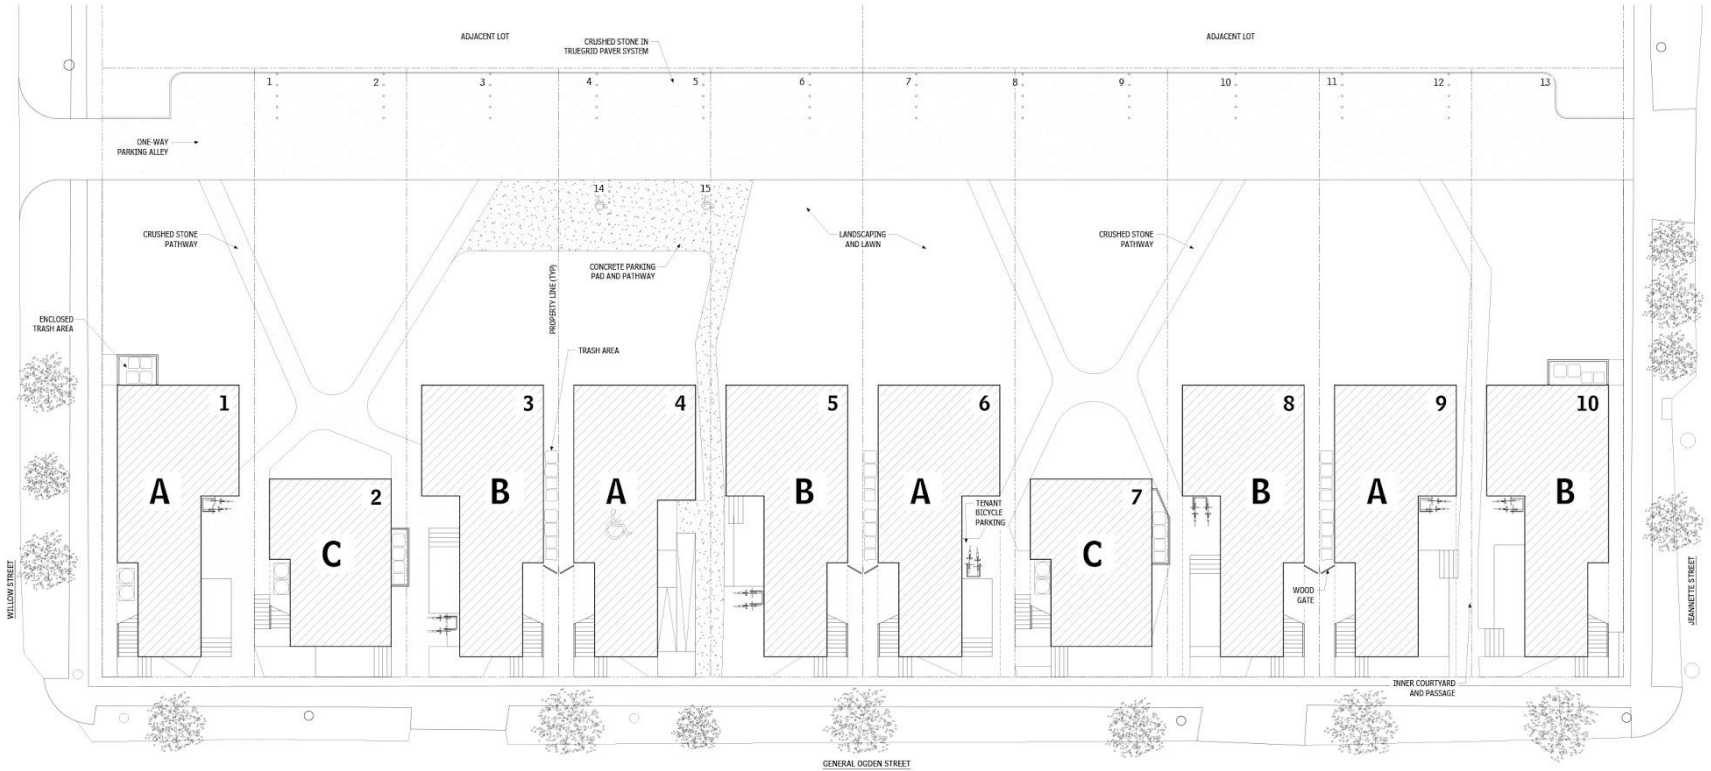

# RENTAL PROJECT LOCATION MAP

1000 Melpomene

3249 Tchoupitoulas

Riverbend Cluster

8951 Birch

1400-40 General Ogden

1711-35 Cambronne

8733 Plum

# General Ogden

**1 SITE PLAN**

SCALE: 1" = 12'-0"

NORTH

Melpomene

---

Plum

# Site | Roof Plan