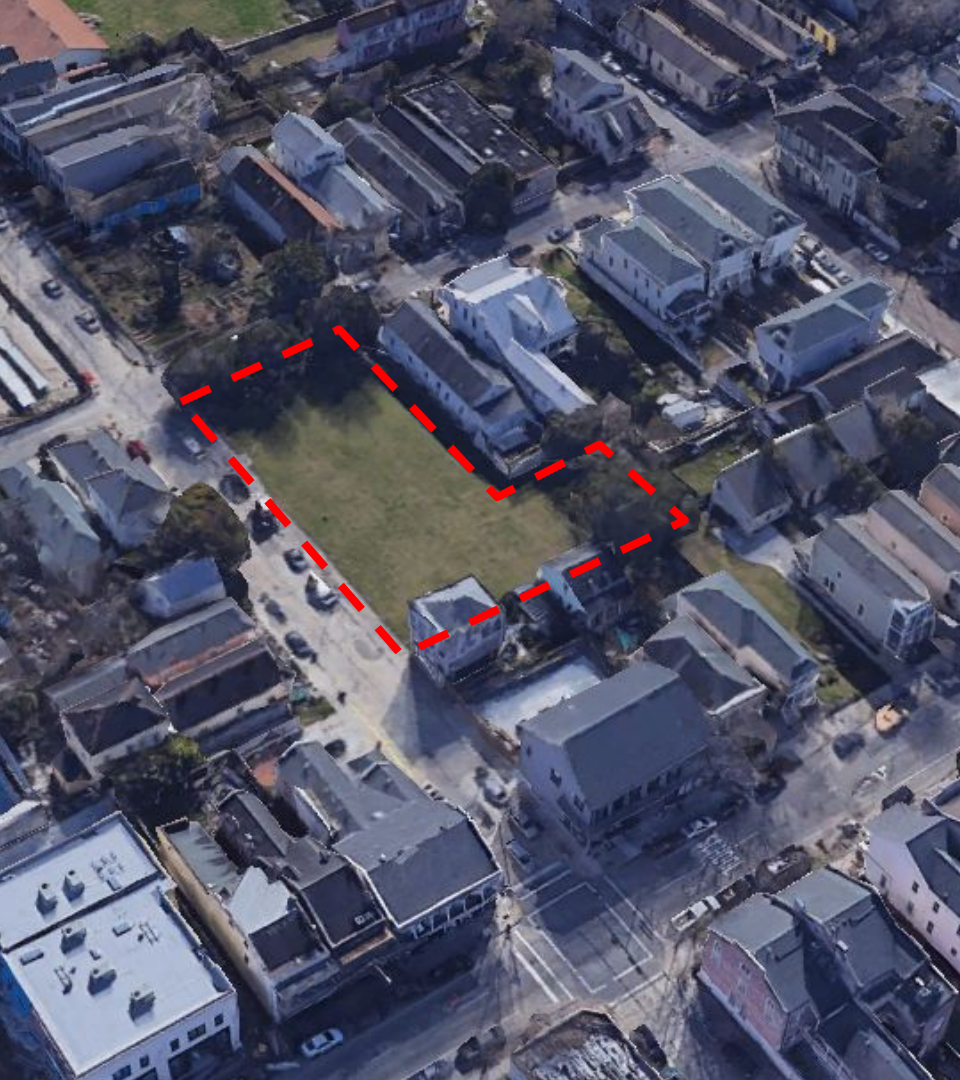

# RENTAL PROJECT LOCATION MAP

1000 Melpomene

3249 Tchoupitoulas

Riverbend Cluster

8951 Birch

1400-40 General Ogden

1711-35 Cambronne

8733 Plum

# General Ogden

**1 SITE PLAN**

SCALE: 1" = 12'-0"

NORTH

Melpomene

---

Plum